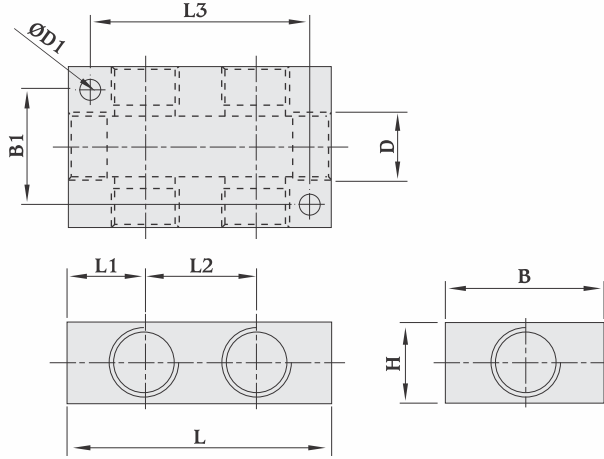

Block Type Manifold (BTM)

Basic Dimensions

Material
Aluminium
Finish
Blue anodised

Order code No. and type	Connection (D)	B mm	B1 mm	D1 mm	H mm	L mm	L1 mm	L2 mm	L3 mm
BTM- 1/8 " BSP-3 WAY	1/8 " BSP	35	25.0	4.5	16	31	15.5	--	21.5
BTM- 1/8 " BSP-4 WAY	1/8 " BSP	35	25.0	4.5	16	31	15.5	--	21.5
BTM- 1/8 " BSP-5 WAY	1/8 " BSP	35	25.0	4.5	16	56	15.5	25	45.0
BTM- 1/8 " BSP-6 WAY	1/8 " BSP	35	25.0	4.5	16	56	15.5	25	45.0
BTM- 1/8 " BSP-8 WAY	1/8 " BSP	35	25.0	4.5	16	81	15.5	25	70.0
BTM- 1/8 " BSP-10 WAY	1/8 " BSP	35	25.0	4.5	16	106	15.5	25	95.0
BTM- 1/8 " BSP-12 WAY	1/8 " BSP	35	25.0	4.5	16	131	15.5	25	120.0
BTM- 1/4 " BSP-3 WAY	1/4 " BSP	40	26.5	6.5	20	36	18.0	--	22.0
BTM- 1/4 " BSP-4 WAY	1/4 " BSP	40	26.5	6.5	20	36	18.0	--	22.0
BTM- 1/4 " BSP-5 WAY	1/4 " BSP	40	26.5	6.5	20	62	18.0	26	48.0
BTM- 1/4 " BSP-6 WAY	1/4 " BSP	40	26.5	6.5	20	62	18.0	26	48.0
BTM- 1/4 " BSP-8 WAY	1/4 " BSP	40	26.5	6.5	20	88	18.0	26	74.0
BTM- 1/4 " BSP-10 WAY	1/4 " BSP	40	26.5	6.5	20	114	18.0	26	100.0
BTM- 1/4 " BSP-12 WAY	1/4 " BSP	40	26.5	6.5	20	140	18.0	26	126.0
BTM- 3/8 " BSP-3 WAY	3/8 " BSP	50	36.0	6.5	25	48	24.0	--	34.0
BTM- 3/8 " BSP-4 WAY	3/8 " BSP	50	36.0	6.5	25	48	24.0	--	34.0
BTM- 3/8 " BSP-5 WAY	3/8 " BSP	50	36.0	6.5	25	83	24.0	35	69.0
BTM- 3/8 " BSP-6 WAY	3/8 " BSP	50	36.0	6.5	25	83	24.0	35	69.0
BTM- 3/8 " BSP-8 WAY	3/8 " BSP	50	36.0	6.5	25	118	24.0	35	104.0
BTM- 3/8 " BSP-10 WAY	3/8 " BSP	50	36.0	6.5	25	153	24.0	35	139.0
BTM- 3/8 " BSP-12 WAY	3/8 " BSP	50	36.0	6.5	25	188	24.0	35	174.0
BTM- 1/2 " BSP-3 WAY	1/2 " BSP	50	36.0	6.5	25	48	24.0	--	34.0
BTM- 1/2 " BSP-4 WAY	1/2 " BSP	50	36.0	6.5	25	48	24.0	--	34.0
BTM- 1/2 " BSP-5 WAY	1/2 " BSP	50	36.0	6.5	25	83	24.0	35	69.0
BTM- 1/2 " BSP-6 WAY	1/2 " BSP	50	36.0	6.5	25	83	24.0	35	69.0
BTM- 1/2 " BSP-8 WAY	1/2 " BSP	50	36.0	6.5	25	118	24.0	35	104.0
BTM- 1/2 " BSP-10 WAY	1/2 " BSP	50	36.0	6.5	25	153	24.0	35	130.0
BTM- 1/2 " BSP-12 WAY	1/2 " BSP	50	36.0	6.5	25	188	24.0	35	174.0