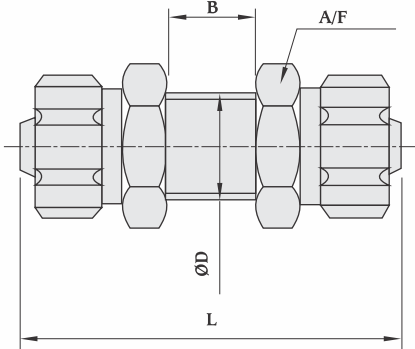

Bulkhead Connector (BHC)

Basic Dimensions

Material
Aluminium
Finish
Blue anodised

Order code No. and type	Tube ID in mm	Nominal Bore in mm	Dimensions			
			B mm	D mm	L mm	A/F
BHC PU - 3	3	2.4	8.0	M6 x 0.75	34.0	10 mm
BHC PU - 4	4	3.4	9.5	M10 x 1.00	47.0	14 mm
BHC PU - 6	6	5.3	10.5	M12 x 1.00	47.0	17 mm
BHC PU - 8	8	7.0	7.0	M14 x 1.00	58.0	19 mm
BHC PU - 9	9	8.0	4.5	M16 x 1.00	58.0	22 mm
BHC PU - 13	13	12.0	5.0	M22 x 1.00	61.5	27 mm