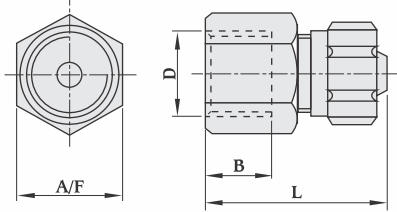

# Female Connector (FC)

## Basic Dimensions

**Material**  
Aluminium  
**Finish**  
Blue anodised

Order code No. and type	Tube ID in mm	Connection (D)	Nominal Bore in mm	Dimensions		
				B mm	L mm	A/F
FC - 1/8" - PU4	4	1/8" BSP	3.4	10.0	28	1/2"
FC - 1/8" - PU6	6	1/8" BSP	5.3	10.0	28	1/2"
FC - 1/4" - PU4	4	1/4" BSP	3.4	10.0	28	5/8"
FC - 1/4" - PU6	6	1/4" BSP	5.3	10.0	28	5/8"
FC - 1/4" - PU8	8	1/4" BSP	7.0	12.0	34	5/8"
FC - 3/8" - PU6	6	3/8" BSP	5.3	12.0	31	3/4"
FC - 3/8" - PU8	8	3/8" BSP	7.0	12.0	35	3/4"
FC - 1/2" - PU8	8	1/2" BSP	7.0	15.5	35	1"