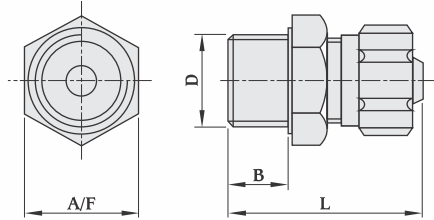

# Male Connector (MC)

## Basic Dimensions

### Finish

Blue anodised

Order Code No. and Type	Tube I.D. in mm	Connection (d)	Nominal Bore in mm	Dimensions		
				B mm	L mm	A/F
MC - M5 - Pu3 *	3	M5	2.4	5.5	18	8 mm
MC - M5 - PU4 *	4	M5	3.4	5.0	23	1/2 "
MC - 1/16" - PU3 *	3	1/16" BSP	2.4	5.0	18	10 mm
MC - 1/16" - PU4 *	4	1/16" BSP	3.4	7.0	25	1/2 "
MC - 1/8" - PU3	3	1/8" BSP	2.4	6.5	21	1/2 "
MC - 1/8" - PU4	4	1/8" BSP	3.4	8.5	27	1/2 "
MC - 1/8" - PU6	6	1/8" BSP	5.3	8.5	27	1/2 "
MC - 1/8" - PU8	8	1/8" BSP	7.0	7.5	31	5/8 "
MC - 1/4" - PU3	3	1/4" BSP	2.4	9.0	24	5/8 "
MC - 1/4" - PU4	4	1/4" BSP	3.4	8.5	27	5/8 "
MC - 1/4" - PU6	6	1/4" BSP	5.3	8.5	27	5/8 "
MC - 1/4" - PU8	8	1/4" BSP	7.0	8.5	33	5/8 "
MC - 1/4" - PU9	9	1/4" BSP	8.0	8.5	33	3/4 "
MC - 3/8" - PU4	4	3/8" BSP	3.4	13.0	34	7/8 "
MC - 3/8" - PU6	6	3/8" BSP	5.3	13.0	34	7/8 "
MC - 3/8" - PU8	8	3/8" BSP	7.0	13.0	39	7/8 "
MC - 3/8" - PU9	9	3/8" BSP	8.0	13.0	39	7/8 "
MC - 1/2" - PU4	4	1/2" BSP	3.4	11.0	29	1"
MC - 1/2" - PU6	6	1/2" BSP	5.3	11.0	29	1"
MC - 1/2" - PU8	8	1/2" BSP	7.0	13.0	38	1"
MC - 1/2" - PU9	9	1/2" BSP	8.0	13.0	38	1"
MC - 1/2" - PU13	13	1/2" BSP	12.0	14.5	41	1"