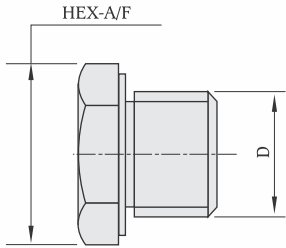

Plug (P)

Basic Dimensions

Material
Aluminium / Brass

Order code No. and type	Connection (D)	A/F
P - 1/8 " BSP	1/8 " BSP	1/2 "
P - 1/4 " BSP	1/4 " BSP	5/8 "
P - 3/8 " BSP	3/8 " BSP	3/4 "

Note: Subject to change without prior notice