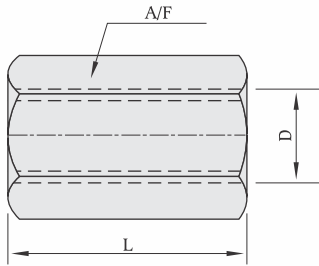

Socket (SKT)

Basic Dimensions

Material

Aluminium

Finish

Blue anodised

Order code No. and type	Dimensions		
	D	L mm	A/F
SKT - 1/8" BSP	1/8" BSP	25	1/2"
SKT - 1/4" BSP	1/4" BSP	25	5/8"
SKT - 3/8" BSP	3/8" BSP	25	3/4"
SKT - 1/2" BSP	1/2" BSP	25	1"